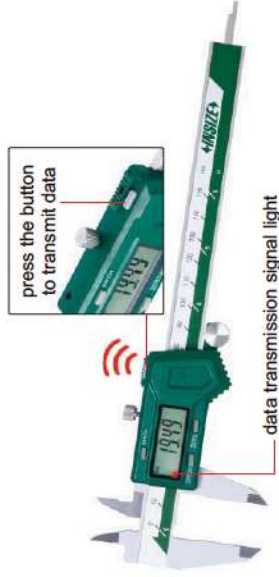

WIRELESS DIGITAL CALIPERS

ATTENTION: THE WORKING LIFE OF A BATTERY IS ABOUT 3-5 MONTHS

1113-150

- Non waterproof
- Built-in wireless data transmission module, Zigbee signal
- Transmission distance is 10 meter (under the condition of no obstruction and no electromagnetic interference)
- Resolution: 0.01mm/0.0005"
- Buttons: on/off, zero, mm/inch, data transmission
- Automatic power off, move the digital unit to turn on power
- Battery CR2032
- Made of stainless steel
- Optional accessory: receiver (code 7315-2/3/6/7/8/9)

Code	Range	Accuracy	L	a	b	d
1113-150*	0-150mm/0-6"	±0.03mm	236	21	16	40
1113-200*	0-200mm/0-8"	±0.03mm	286	24	19	50
1113-300*	0-300mm/0-12"	±0.03mm	400	25	20.5	60

* Supplied with manufacturer inspection certificate