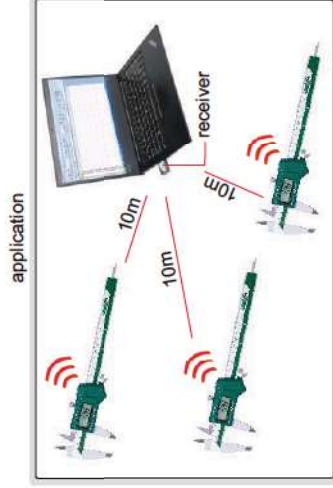

WIRELESS DIGITAL CALIPERS

ATTENTION: THE WORKING LIFE OF A BATTERY IS ABOUT 3-5 MONTHS

1113-150

- Non waterproof
- Built-in wireless data transmission module, Zigbee signal
- Transmission distance is 10 meter (under the condition of no obstruction and no electromagnetic interference)
- Resolution: 0.01mm/0.0005"
- Buttons: on/off, zero, mm/inch, data transmission
- Automatic power off, move the digital unit to turn on power
- Battery CR2032
- Made of stainless steel
- Optional accessory: receiver (code 7315-2/3/6/7/8/9)

Code	Range	Accuracy	L	a	b	d
1113-150*	0-150mm/0-6"	±0.03mm	236	21	16	40
1113-200*	0-200mm/0-8"	±0.03mm	286	24	19	50
1113-300*	0-300mm/0-12"	±0.03mm	400	25	20.5	60

* Supplied with manufacturer inspection certificate