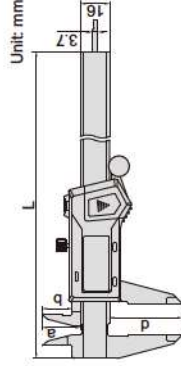

WIRELESS DIGITAL CALIPERS

ATTENTION: THE WORKING LIFE OF A BATTERY IS ABOUT 3-5 MONTHS

1113-150

- Non waterproof
- Built-in wireless data transmission module, Zigbee signal
- Transmission distance is 10 meter (under the condition of no obstruction and no electromagnetic interference)
- Resolution: 0.01mm/0.0005"
- Buttons: on/off, zero, mm/inch, data transmission
- Automatic power off, move the digital unit to turn on power
- Battery CR2032
- Made of stainless steel
- Optional accessory: receiver (code 7315-2/3/6/7/8/9)

Code	Range	Accuracy	L	a	b	d
1113-150*	0-150mm/0-6"	±0.03mm	236	21	16	40
1113-200*	0-200mm/0-8"	±0.03mm	286	24	19	50
1113-300*	0-300mm/0-12"	±0.03mm	400	25	20.5	60

* Supplied with manufacturer inspection certificate