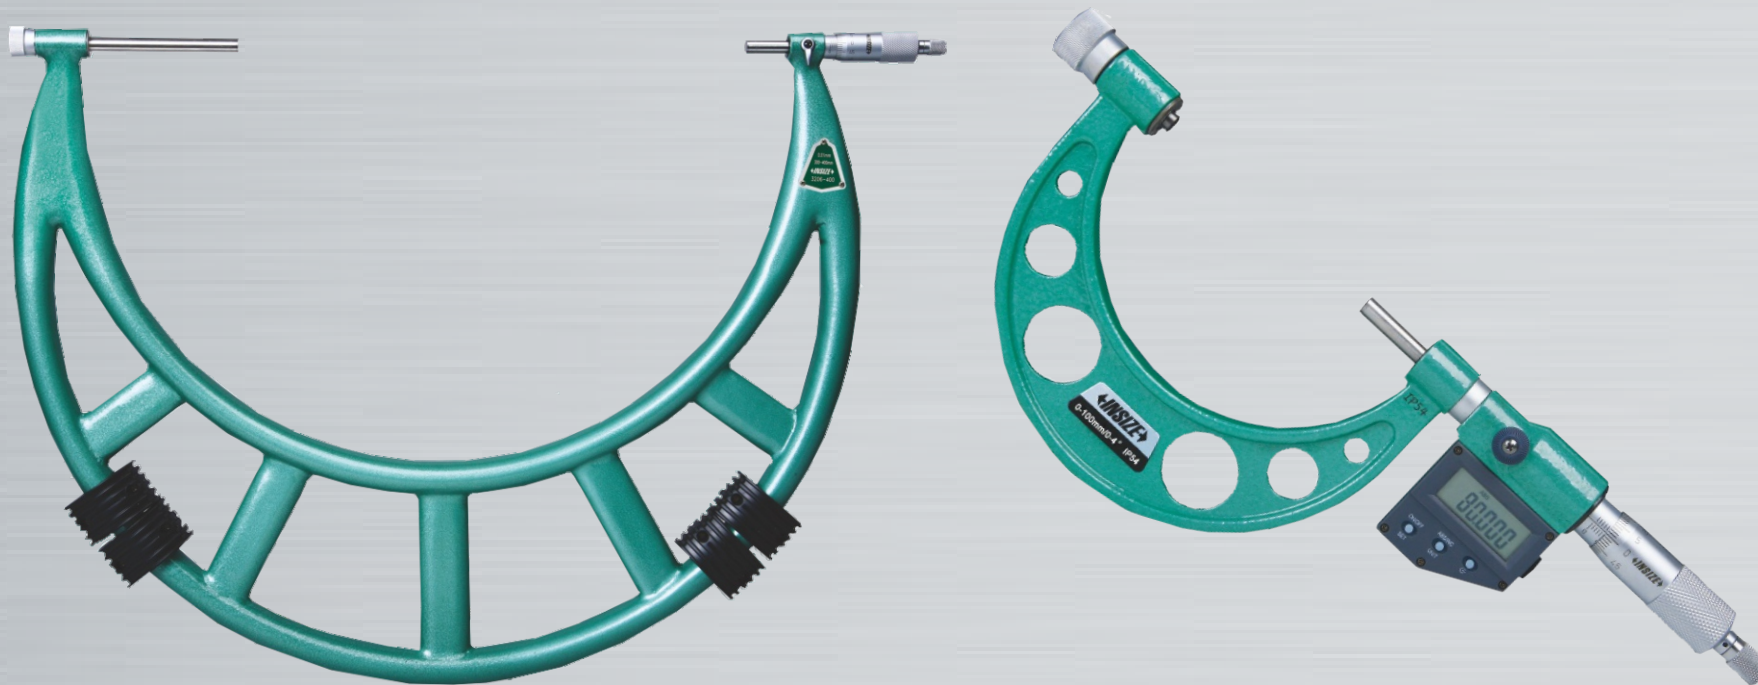

←INSIZE→

BIG Range Outside Micrometers

**Available from stock Analogue up to 2000mm, Digital up to 500mm.
Stock availability subject to prior sales**

For size, stock and pricing information